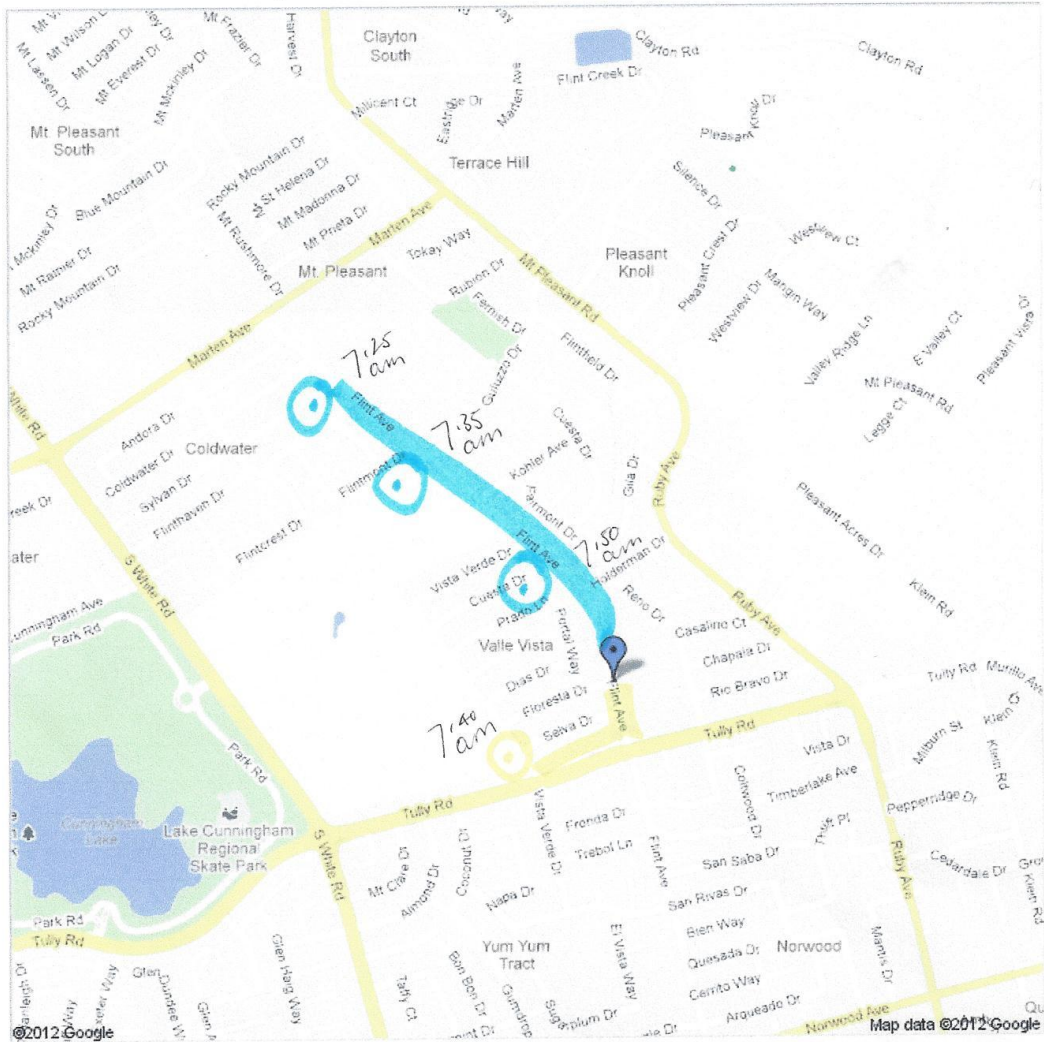

Learn more at

[walkbiketoschool.org](http://walkbiketoschool.org)

Walk to School Day is coordinated in the U.S.A. by  
the National Center for Safe Routes to School.

Get Google Maps on your phone  
Text the word "GMAPS" to 466453

### Valle Vista Elementary School

Surrounding area of Valle Vista

#### Blue Route:

- 7.25am: Corner Sylvan and Flint.
- 7.35am: Corner Flintmont and Flint.
- 7.50am: Corner Cuesta and Flint.
- 8.00am: Arrve at school.

#### Yellow Route:

- 7.40am: Corner Vista Verde and Tully.
- 8.00am: Arrive at school.